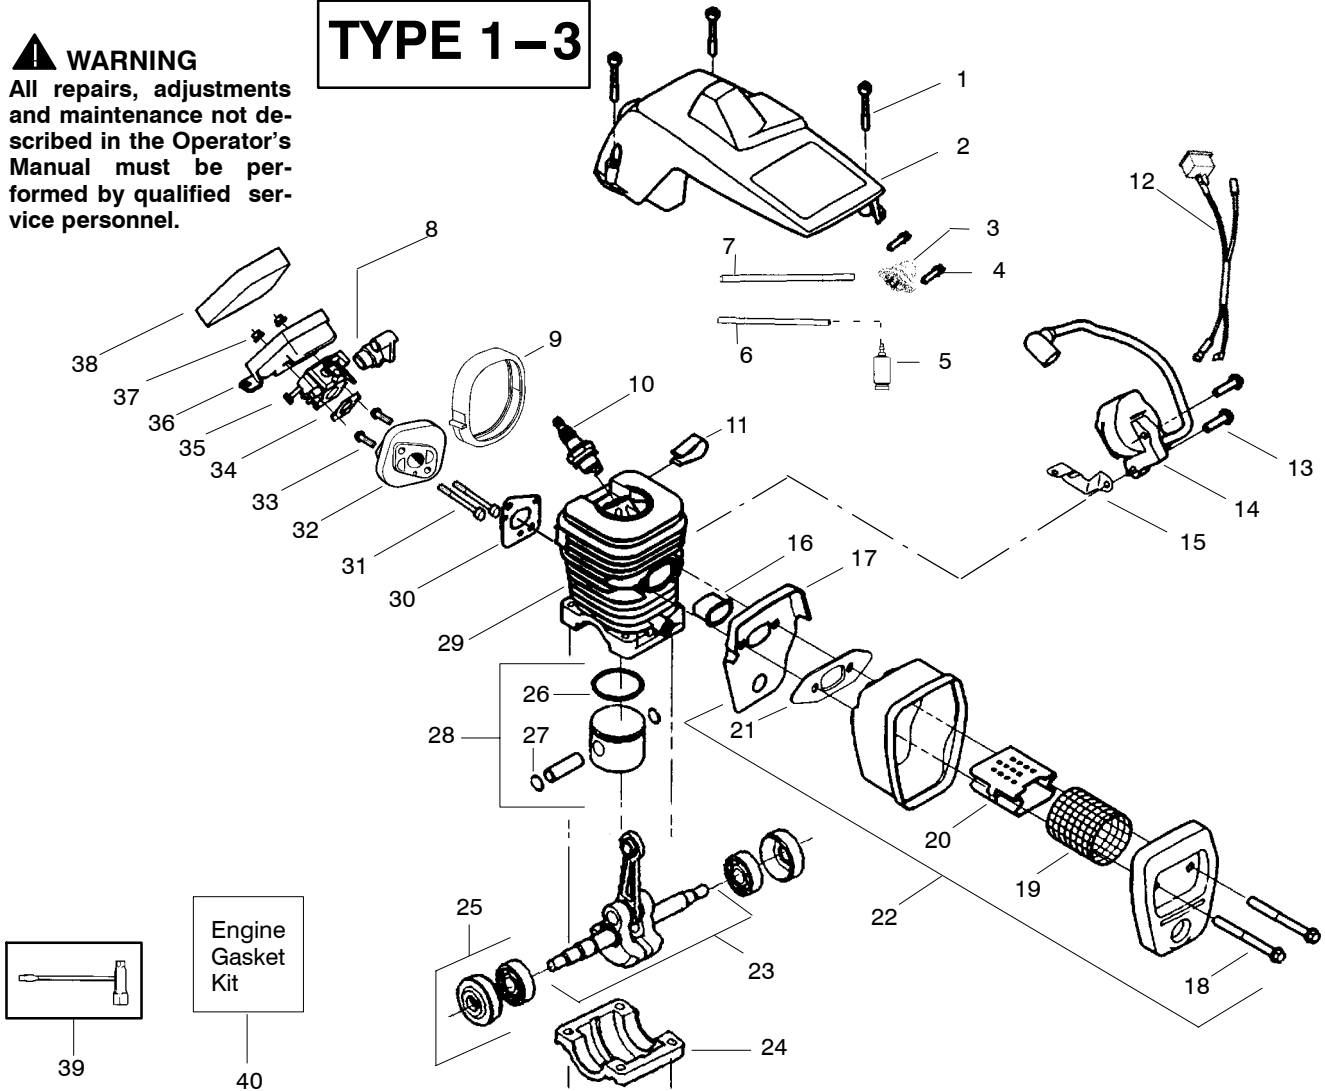

⚠ WARNING
All repairs, adjustments and maintenance not described in the Operator's Manual must be performed by qualified service personnel.

TYPE 1-3

Ref.	Part No.	Description	Ref.	Part No.	Description	Ref.	Part No.	Description	
1.	530016153	Screw	19.	530036103	Screen-Spark	36.	530047604	Housing-Air Filter	
2.	530056924	Shield-Cylinder	20.	530037813	Diffuser-Muffler	37.	530016101	Nut	
3.	530047213	Assy-Air Purge	21.	530069608	Gasket-Muffler (kit)	38.	530037793	Air Filter - Foam	
4.	530015780	Screw	22.	530047207	Assy-Muffler (Incl. 17-21)	39.	530031135	Wrench-Bar	
5.	530095646	Assy-Fuel Pick-up	23.	530047062	Assy-Crankshaft	40.	530069608	Kit-Engine Gasket (incl. 34,30,21)	
6.	530069247	Kit-Line Purge/Carb. (Small Dia)	24.	530037935	Cap-Crankcase				
7.	530069216	Kit-Line Purge/Tank (large line)	25.	530056363	Assy-Seal & Bearing				
8.	530035526	Grommet-Carb Adjust.	26.	530038729	Ring-Piston				
9.	530054144	Seal-Carb Adapter	27.	530015697	Retainer - Piston Pin				
10.	952030150	Spark Plug (RCJ-7Y)	28.	530071408	Kit-Piston - (incl. 26-27)				
11.	530016136	Clip-High Tension Lead	29.	530071412	Kit-Cylinder				
12.	530049117	Assy-Wire Harness (includes switch)	30.	530069608	Gasket-Carb. Adapter (kit)				
13.	530015814	Screw	31.	530016187	Screw			Not Shown	
14.	530039167	Module-Ignition	32.	530049700	Carb. Adapter			530163664	Manual- (Scan)
15.	530047442	Strap-Ground	33.	530016386	Screw			530163665	Manual - (Euro I)
16.	530037652	Insulator-Heat	34.	530069608	Carb. Gasket (kit)			530163666	Manual - (Euro II)
17.	530049870	Back Plate-Muffler	35.	---	Kit-Carburetor (WT-391)			530054781	Decal-Warning
18.	530016132	Screw		530069722	(WT-625)				

✓ = NEW PART NUMBER FOR THIS IPL   ★ = REFER TO THE SERVICE REFERENCE INDICATED FOR MORE INFORMATION. (LOCATED AT END OF IPL)