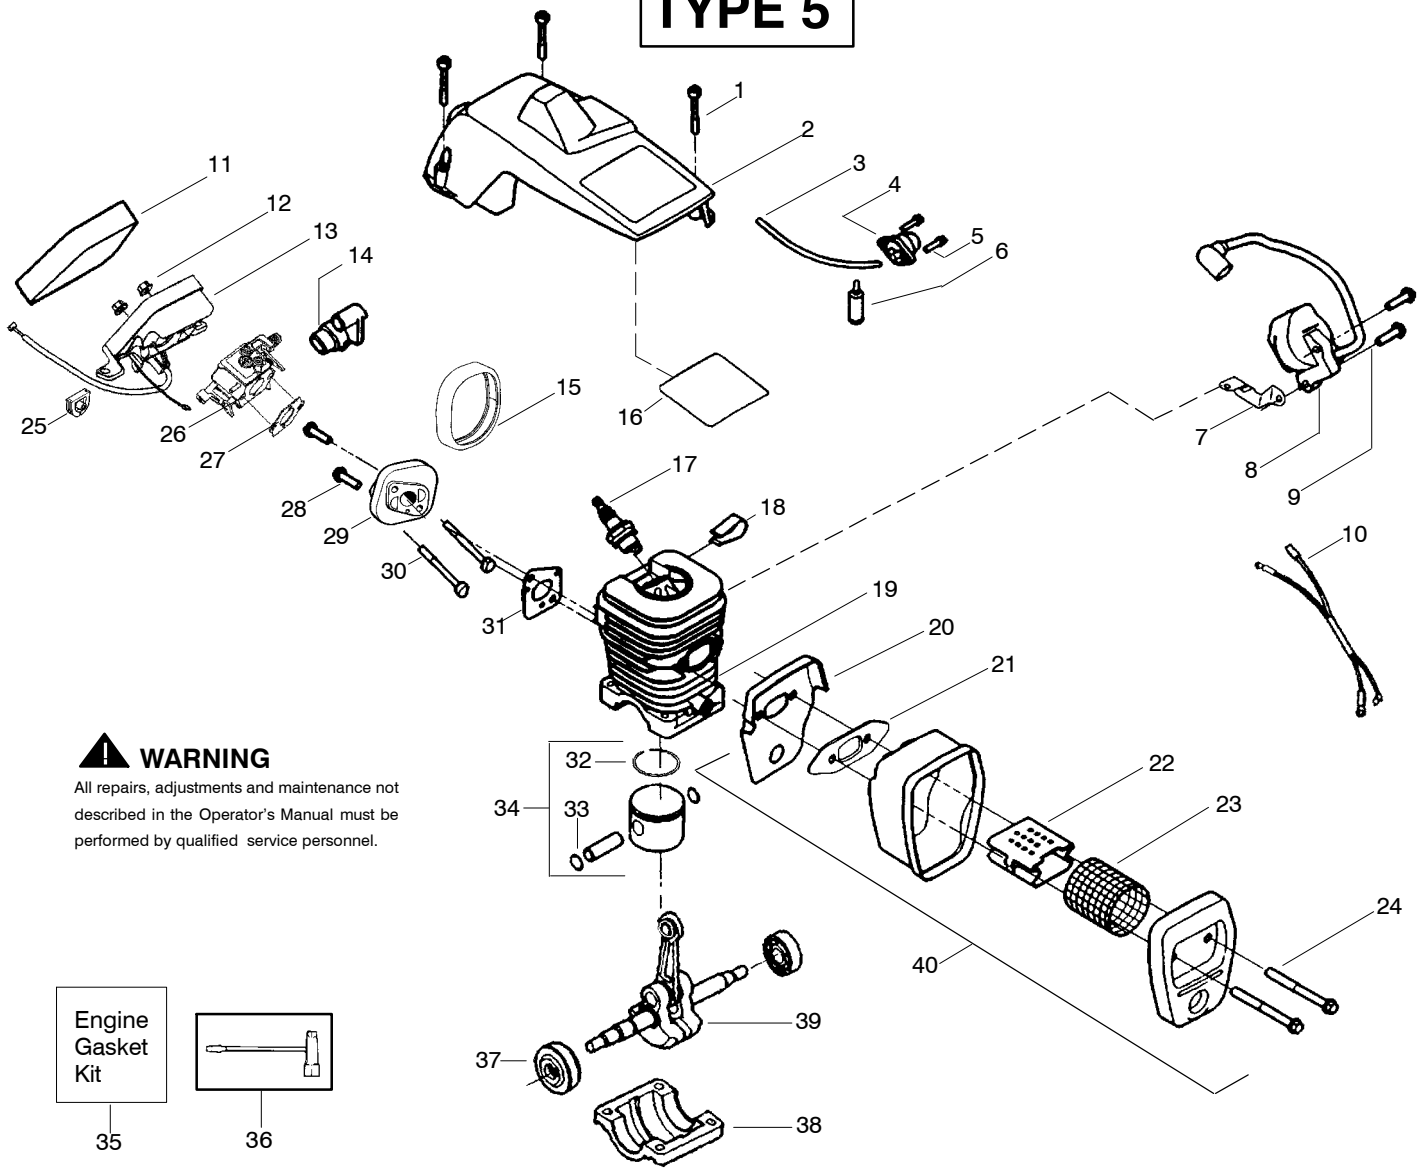

TYPE 5

⚠ WARNING

All repairs, adjustments and maintenance not described in the Operator's Manual must be performed by qualified service personnel.

Engine Gasket Kit

35

36

Ref.	Part No.	Description	Ref.	Part No.	Description	Ref.	Part No.	Description
1.	530016153	Screw	19.	530012550	Cylinder	36.	530031135	Bar Wrench
2.	530056914	Assy - Cylinder Shield (includes # 16)	20.	530049870	Backplate - Muffler	37.	530056363	Assy - Seal & Bearing
3.	530069247	Kit - Fuel Line (Small)	21.	530069608	Gasket - Muffler (kit)	38.	530037935	Cap - Crankcase
4.	530071835	Kit - Purge Bulb (incl. #5)	22.	530037813	Diffuser - Muffler	39.	530047062	Assy - Crankshaft
5.	530015780	Screw	23.	530036103	Screen - Spark	40.	530047207	Assy - Muffler (Incl. 20 - 24)
6.	530095646	Assy - Fuel Pick-up	24.	530016132	Bolt - Muffler			Not Shown
7.	530047442	Strap - Ground	25.	530047631	Grommet - Throttle Cable			
8.	530039198	Ignition Module	26.	---	Kit - Carburetor			
9.	530015814	Screw		530071820	Zama (W - 20)			Manuals
10.	530057475	Assy - Wire Harness		530071821	Walbro (WT - 662)			(Scan)
11.	530037793	Foam - Air Filter	27.	530069608	Gasket - Carb. (kit)	↗	530165917	(Euro I)
12.	530016101	Nut	28.	530016386	Screw	↗	530165918	(Euro II)
13.	530057702	Assy - Air Box	29.	530049700	Carb. Adapter	↗	530165919	(Euro III)
14.	530035526	Grommet - Carb Adjust	30.	530016187	Screw	↗	530165920	(Euro IV)
15.	530054144	Seal - Carb Adapter	31.	530069608	Gasket - Adaptor (kit)	↗	530165921	(Euro V)
16.	530055698	Reflector - Heat	32.	530038729	Ring - Piston	↗	530165922	(Turkish)
17.	952030150	Spark Plug (RCJ - 7Y)	33.	530015697	Retainer - Piston Pin	↗	530165923	(Russian)
18.	530016136	Clip - High Tension Lead	34.	530071408	Kit - Piston (Incl. 32 & 33)	↗	530165924	
			35.	530069608	Kit - Engine Gasket (Incl. 21, 27 & 31)			

↗ = NEW PART NUMBER FOR THIS IPL

★ = REFER TO THE SERVICE REFERENCE INDICATED FOR MORE INFORMATION. (LOCATED AT END OF IPL)