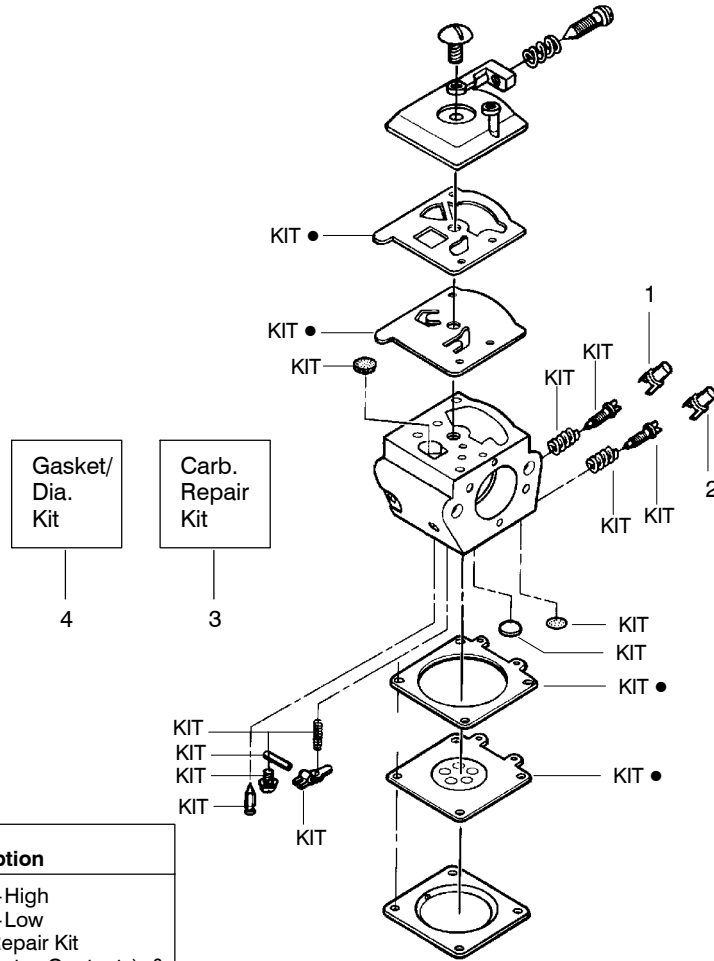

Carburetor Assembly – WT-391 – #530069722

Ref.	Part No.	Description
1.	530038479	Limiter Cap – High
2.	530038478	Limiter Cap – Low
3.	530069826	Carburetor Repair Kit (KIT = Indicates Contents) & Includes Limiter Caps
4.	530069844	Gasket/Diaphragm Kit (• = Indicates Contents)

Kit - Carburetor Assembly No. 530071621 - WT-625
Kit - Carburetor Assembly No. 530071820 - W-20
Kit - Carburetor Assembly No. 530071821 - WT-662

Note: No Repair kits are available for these carburetors