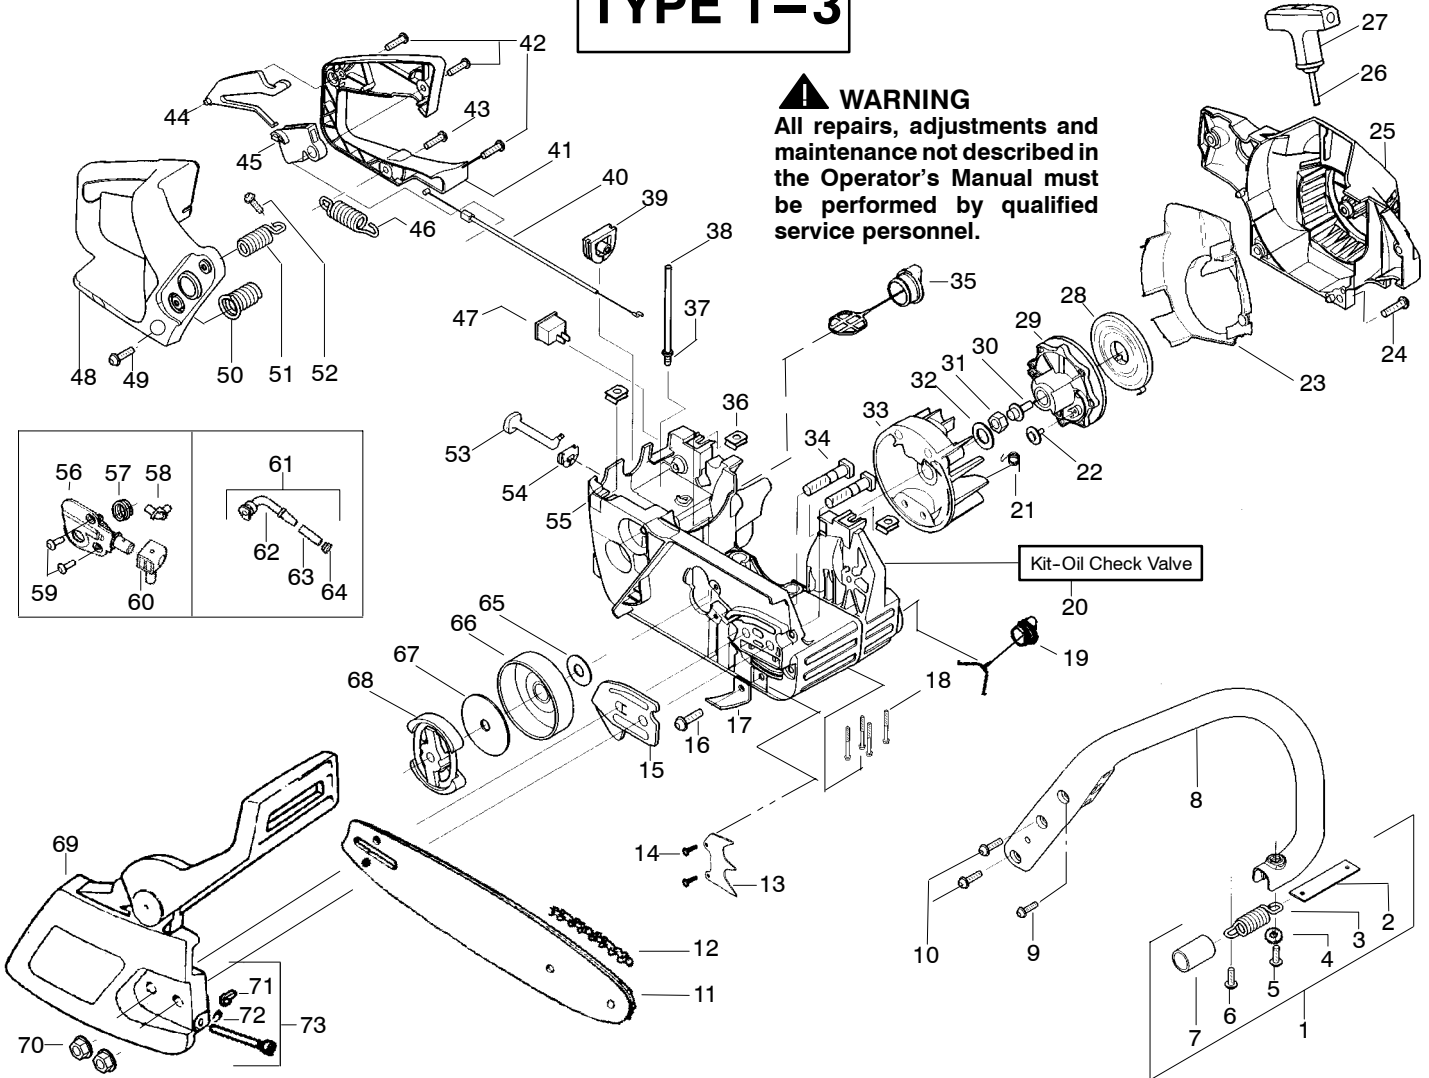

# TYPE 1-3

**⚠ WARNING**  
All repairs, adjustments and maintenance not described in the Operator's Manual must be performed by qualified service personnel.

Ref.	Part No.	Description	Ref.	Part No.	Description	Ref.	Part No.	Description
1.	530047963	Assy. - Isolator	27.	530056402	Handle - Starter	53.	530047605	Knob - Choke
2.	530047608	Strap - Limiter	28.	530027531	Spring - Recoil	54.	530049005	Grommet - Knob
3.	530042082	Spring - Isolator	29.	530037817	Pulley - Starter	55.	530056597	Assy - Chassis
4.	530015123	Washer	30.	530015920	Screw	56.	530071259	Kit - Oil Pump (Incls. 57, 58, 60)
5.	530016018	Screw	31.	530016134	Nut - Flywheel	57.	530037820	Gear - Worm Spring
6.	530015843	Screw	32.	530015127	Washer - Flywheel	58.	530049477	Elbow - Oil Pickup
7.	530036142	Sleeve - AV Spring	33.	530039209	Assy - Flywheel	59.	530016064	Screw
8.	530047583	Handle - Front	34.	530016133	Bolt - Bar	60.	530019206	Seal Block
9.	530015940	Screw	35.	530047192	Assy - Fuel Cap	61.	530047663	Assy - Oil Pickup (Incl. 62 - 64)
10.	530015814	Screw	36.	530015922	Nut - "U" - Type	62.	530038373	Pick - up Oiler
11.	530044896	Bar - 14"	37.	530023877	Fitting - fuel line	63.	530037821	Filter - Oil
12.	538029933	Chain 14"	38.	530069216	Kit - Fuel line (large)	64.	530030189	Plug - Oil Filter
13.	530014381	Kit - Assy Spike (incl. 14)	39.	530047631	Grommet - Cable	65.	530015907	Washer - Thrust
14.	530015805	Screw	40.	530047602	Cable - Throttle	66.	530047061	Assy. - Clutch Drum w/bearing
15.	530038238	Plate - Bar Mounting	41.	530047581	Cover - Rear Handle	67.	530015611	Washer - Clutch
16.	530015814	Screw	42.	530015906	Screw	68.	530014949	Assy. Clutch
17.	530029850	Chain Catcher	43.	530015886	Screw	69.	530054736	Assy - Chain Brake
18.	530016132	Screw	44.	530036098	Lockout - Throttle	70.	530015917	Nut - Bar Mounting
19.	530010846	Assy - Oil Cap	45.	530036097	Trigger - Throttle	71.	530015826	Pin - Retainer
20.	530071666	Kit - Oil Check Valve	46.	530042082	Spring	72.	530038593	Retainer
21.	530023817	Spring - Starter Dog	47.	530069572	Kit - Switch	73.	530069611	Kit - Bar Adjust (incl. 71 & 72)
22.	530016080	Screw	48.	530047582	Handle - Rear			
23.	530055723	Baffle - Air	49.	530015814	Screw			
24.	530015892	Screw	50.	530053274	Assy. Isolator - lower			
25.	530055708	Housing - Fan	51.	530071385	Kit - Isolator (Upper)			
26.	530069232	Kit - Rope	52.	530015875	Screw			