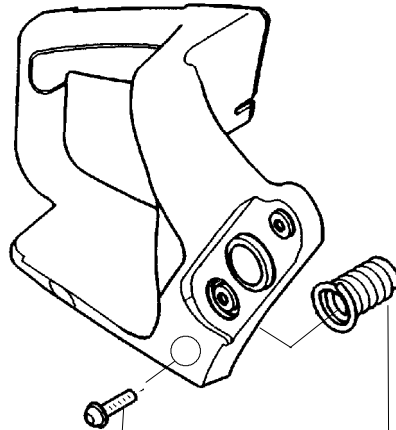

PARTS LIST NO. 530163179		McCULLOCH.® PARTS LIST	CHAIN SAW MODEL(s) MAC CAT 436	
DATE 1/19/05	Replaces 163179 - 12/10/04		Note: Illustration may differ from actual model due to design changes	PAGE NO. 8

★★★★★ **Service Reference** ★★★★★

Note: Due to product improvements, your unit may have been built with or without the spring and screw shown below. If your unit does not have this spring and screw, no action is required. If your unit does have the spring and screw, please order the part numbers listed below.

530015814
Screw

530053274
Assy-Isolator Spring